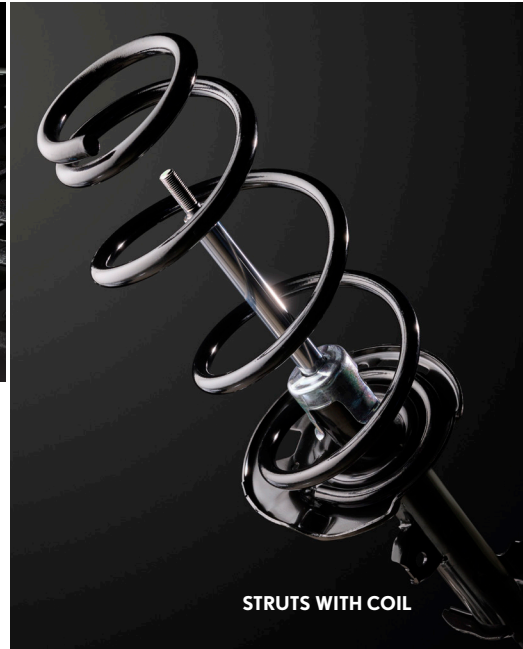

LEXUS GENUINE PARTS
DISTINCTIVE. UNPARALLELED. UNRIVALED.

AMAZING IS
IN THE DETAILS

POWER STEERING PUMPS

BRAKE ROTORS

SIDE MIRRORS

GRILLES

STRUTS WITH COIL

Carefully crafted for uncompromising quality. Meticulously engineered for precise fit. Rigorously tested for superior performance. Lexus Genuine Parts—on close examination, unparalleled.