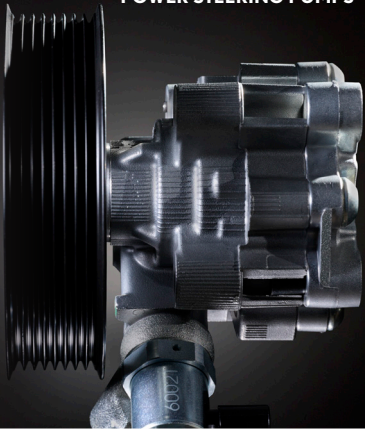

LEXUS GENUINE PARTS
DISTINCTIVE. UNPARALLELED. UNRIVALED.

AMAZING IS
IN THE DETAILS

POWER STEERING PUMPS

BRAKE ROTORS

SIDE MIRRORS

GRILLES

STRUTS WITH COIL

Carefully crafted for uncompromising quality. Meticulously engineered for precise fit. Rigorously tested for superior performance. Lexus Genuine Parts—on close examination, unparalleled.